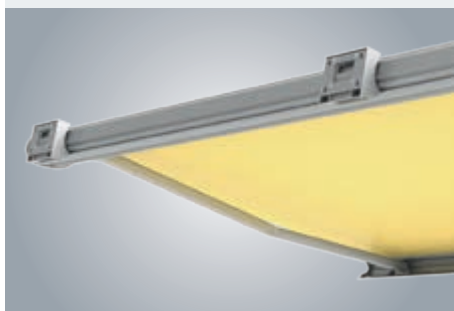

Semina Life with centre bracket (cross-section)

- ① Centre bracket (wall bracket)
- ② Cassette
- ③ Fabric roller bearing
- ④ Fabric roll
- ⑤ Roller support
- ⑥ Sliding support bearing

Semina Life: wall mounting with centre bracket and roller support (sectional view)

- From a width of 551 cm or more, a roller support ⑤ and centre bracket ① is used in the middle.
- The sliding support bearing ⑥ is preassembled and can be adjusted to the size of the fabric roll ④ accordingly.
- Support of load against the wall or roof by means of simple screw fastening.

Semina Life centre bracket: wall mounting (rear view)

Semina Life centre bracket: roof mounting (rear view)

Semina Life centre bracket: rafter mounting with rafter bracket (rear view)

Semina Life LED (cross-section)