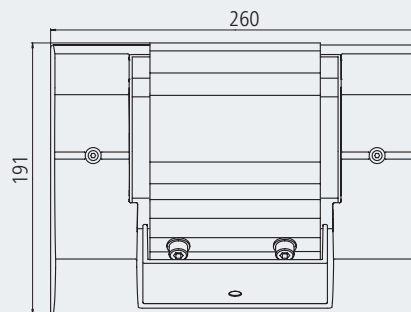

Semina Life centre bracket: wall mounting (rear view)

Semina Life centre bracket: roof mounting (rear view)

Semina Life centre bracket: rafter mounting with rafter bracket (rear view)

Semina Life LED (cross-section)

Installation on walls, ceilings or rafters – suitable for various building conditions

Wall mounting

Wall bracket (with cover)

Wall bracket (without cover) 250 mm

Wall bracket (with cover)

Wall bracket (without cover) 430 mm

Wall bracket (with cover)

Mounting plates for wall mounting

Mounting plate for wall mounting
660 x 220 x 15 mm

Mounting plate for wall mounting
660 x 390 x 15 mm

Roof front plate for wall mounting
520 x 220 x 15 mm