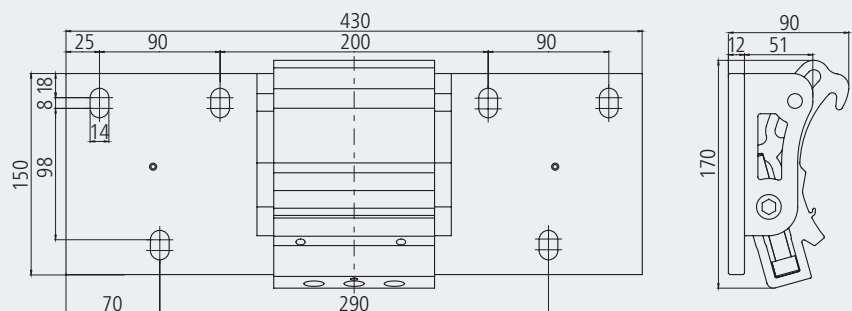

Semina Life centre bracket: wall mounting (rear view)

Semina Life centre bracket: roof mounting (rear view)

Semina Life centre bracket: rafter mounting with rafter bracket (rear view)

Semina Life LED (cross-section)

Installation on walls, ceilings or rafters – suitable for various building conditions

Wall mounting

Wall bracket (with cover)

Wall bracket (without cover) 250 mm

Wall bracket (with cover)

Wall bracket (without cover) 430 mm

Wall bracket (with cover)

Mounting plates for wall mounting

Mounting plate for wall mounting
660 x 220 x 15 mm

Mounting plate for wall mounting
660 x 390 x 15 mm

Roof front plate for wall mounting
520 x 220 x 15 mm