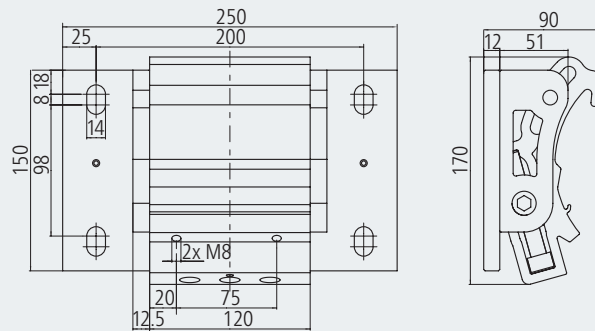

Semina Life centre bracket: wall mounting (rear view)

Semina Life centre bracket: roof mounting (rear view)

Semina Life centre bracket: rafter mounting with rafter bracket (rear view)

Semina Life LED (cross-section)

Installation on walls, ceilings or rafters – suitable for various building conditions

Wall mounting

Wall bracket (with cover)

Wall bracket (without cover) 250 mm

Wall bracket (with cover)

Wall bracket (without cover) 430 mm

Wall bracket (with cover)

Mounting plates for wall mounting

Mounting plate for wall mounting
660 x 220 x 15 mm

Mounting plate for wall mounting
660 x 390 x 15 mm

Roof front plate for wall mounting
520 x 220 x 15 mm