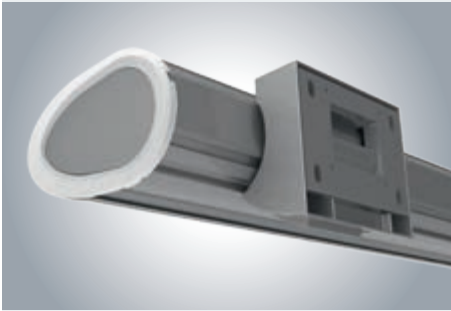

Semina Life with centre bracket (cross-section)

- ① Centre bracket (wall bracket)
- ② Cassette
- ③ Fabric roller bearing
- ④ Fabric roll
- ⑤ Roller support
- ⑥ Sliding support bearing

Semina Life: wall mounting with centre bracket and roller support (sectional view)

Semina Life centre bracket: wall mounting (rear view)

Semina Life centre bracket: roof mounting (rear view)

Semina Life centre bracket: rafter mounting with rafter bracket (rear view)

Semina Life LED (cross-section)

- ① Wall bracket
- ② Cassette
- ③ Fabric roller bearing
- ④ Fabric rolls
- ⑤ Spring-tensioned arm
- ⑥ LED spotlight
- ⑦ Semina Life drop profile

Semina Life Valance Plus (cross-section)

- ① Wall bracket
- ② Cassette
- ③ Fabric roller bearing
- ④ Fabric roll
- ⑤ Spring-tensioned arm
- ⑥ Valance Plus
- ⑦ Valance Plus drop profile
- ⑧ Valance Plus fabric roller bearing
- ⑨ Valance Plus fabric rolls

Installation on walls, ceilings or rafters – suitable for various building conditions

Wall mounting

Wall bracket (with cover)

Wall bracket (without cover) 250 mm

Wall bracket (with cover)

Wall bracket (without cover) 430 mm