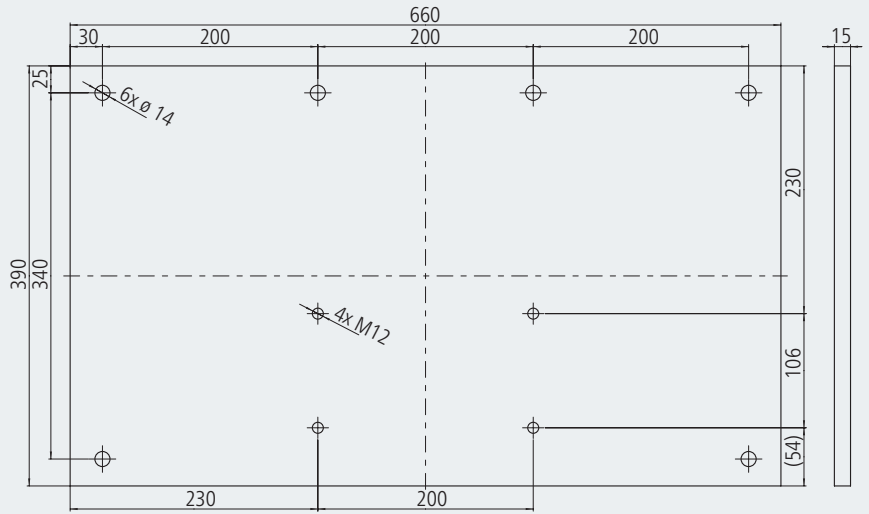

Installation on walls, ceilings or rafters – suitable for various building conditions

Wall mounting

Wall bracket (with cover)

Wall bracket (without cover) 250 mm

Wall bracket (with cover)

Wall bracket (without cover) 430 mm

Wall bracket (with cover)

Mounting plates for wall mounting

Mounting plate for wall mounting
660 x 220 x 15 mm

Mounting plate for wall mounting
660 x 390 x 15 mm

Roof front plate for wall mounting
520 x 220 x 15 mm

Mounting plate for centre bracket
370 x 220 x 15 mm

Ceiling mounting

Ceiling bracket

Ceiling bracket (without cover)

Ceiling bracket (with cover)