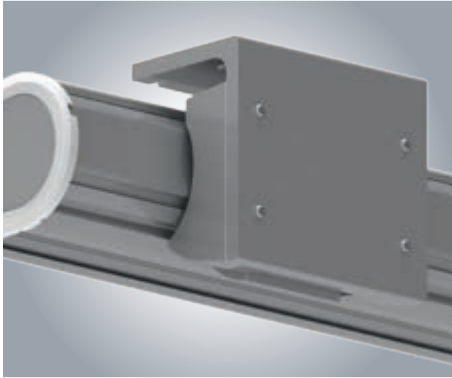

Ceiling mounting

Ceiling bracket