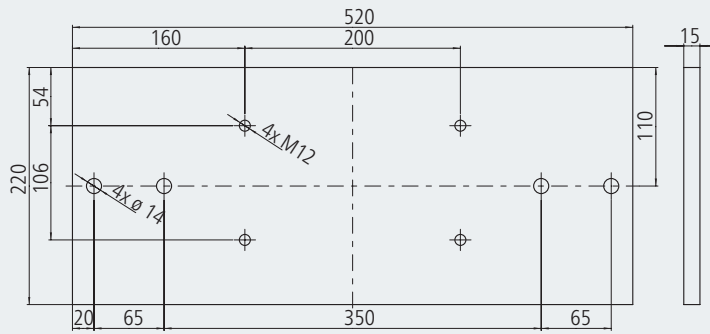

Installation on walls, ceilings or rafters – suitable for various building conditions

Wall mounting

Wall bracket (with cover)

Wall bracket (without cover) 250 mm

Wall bracket (with cover)

Wall bracket (without cover) 430 mm

Wall bracket (with cover)

Mounting plates for wall mounting

Mounting plate for wall mounting
660 x 220 x 15 mm

Mounting plate for wall mounting
660 x 390 x 15 mm

Roof front plate for wall mounting
520 x 220 x 15 mm