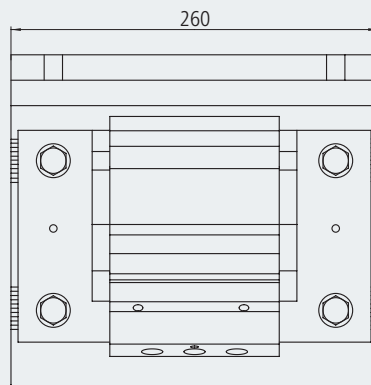

Semina Life with centre bracket (cross-section)

- ① Centre bracket (wall bracket)
- ② Cassette
- ③ Fabric roller bearing
- ④ Fabric roll
- ⑤ Roller support
- ⑥ Sliding support bearing

Semina Life: wall mounting with centre bracket and roller support (sectional view)

Semina Life centre bracket: wall mounting (rear view)

Semina Life centre bracket: roof mounting (rear view)

Semina Life centre bracket: rafter mounting with rafter bracket (rear view)

Semina Life LED (cross-section)

Wall bracket (with cover)

Mounting plates for wall mounting

Mounting plate for wall mounting
660 x 220 x 15 mm

Mounting plate for wall mounting
660 x 390 x 15 mm

Roof front plate for wall mounting
520 x 220 x 15 mm

Mounting plate for centre bracket
370 x 220 x 15 mm

Ceiling mounting

Ceiling bracket

Ceiling bracket (without cover)

Ceiling bracket (with cover)