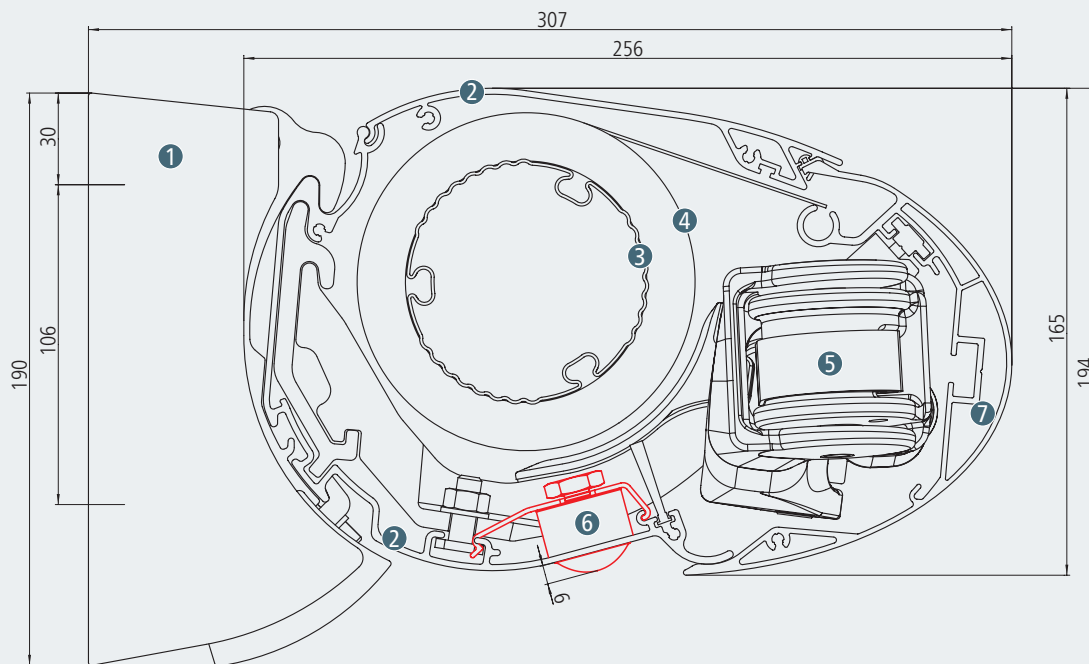

Semina Life with centre bracket (cross-section)

- ① Centre bracket (wall bracket)
- ② Cassette
- ③ Fabric roller bearing
- ④ Fabric roll
- ⑤ Roller support
- ⑥ Sliding support bearing

Semina Life: wall mounting with centre bracket and roller support (sectional view)

- From a width of 551 cm or more, a roller support ⑤ and centre bracket ① is used in the middle.
- The sliding support bearing ⑥ is preassembled and can be adjusted to the size of the fabric roll ④ accordingly.
- Support of load against the wall or roof by means of simple screw fastening.

Semina Life centre bracket: wall mounting (rear view)

Semina Life centre bracket: roof mounting (rear view)

Semina Life centre bracket: rafter mounting with rafter bracket (rear view)

Semina Life LED (cross-section)

- ① Wall bracket
- ② Cassette
- ③ Fabric roller bearing
- ④ Fabric rolls
- ⑤ Spring-tensioned arm
- ⑥ LED spotlight
- ⑦ Semina Life drop profile

Semina Life Valance Plus (cross-section)

- ① Wall bracket
- ② Cassette
- ③ Fabric roller bearing
- ④ Fabric roll
- ⑤ Spring-tensioned arm
- ⑥ Valance Plus
- ⑦ Valance Plus drop profile
- ⑧ Valance Plus fabric roller bearing
- ⑨ Valance Plus fabric rolls