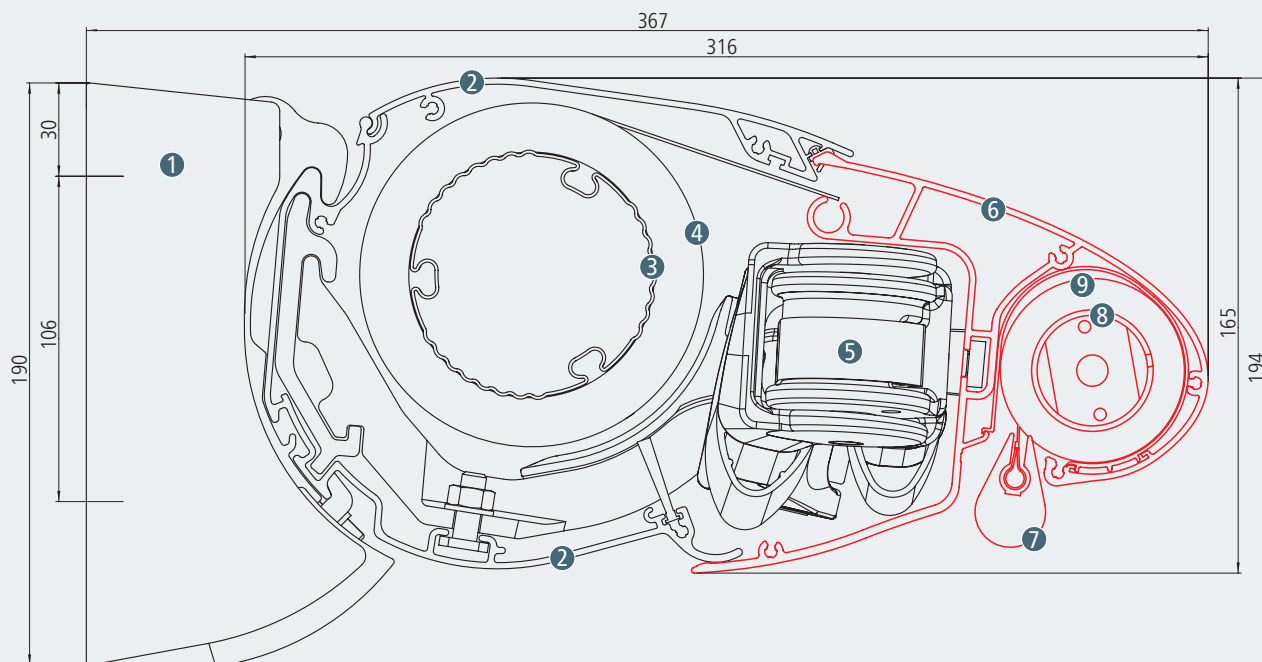

Semina Life with centre bracket (cross-section)

- ① Centre bracket (wall bracket)
- ② Cassette
- ③ Fabric roller bearing
- ④ Fabric roll
- ⑤ Roller support
- ⑥ Sliding support bearing

Semina Life: wall mounting with centre bracket and roller support (sectional view)

- From a width of 551 cm or more, a roller support ⑤ and centre bracket ① is used in the middle.
- The sliding support bearing ⑥ is preassembled and can be adjusted to the size of the fabric roll ④ accordingly.
- Support of load against the wall or roof by means of simple screw fastening.

Semina Life centre bracket: wall mounting (rear view)

Semina Life centre bracket: roof mounting (rear view)

Semina Life centre bracket: rafter mounting with rafter bracket (rear view)

Semina Life LED (cross-section)

- ① Wall bracket
- ② Cassette
- ③ Fabric roller bearing
- ④ Fabric rolls
- ⑤ Spring-tensioned arm
- ⑥ LED spotlight
- ⑦ Semina Life drop profile

Semina Life Valance Plus (cross-section)

- ① Wall bracket
- ② Cassette
- ③ Fabric roller bearing
- ④ Fabric roll
- ⑤ Spring-tensioned arm
- ⑥ Valance Plus
- ⑦ Valance Plus drop profile
- ⑧ Valance Plus fabric roller bearing
- ⑨ Valance Plus fabric rolls