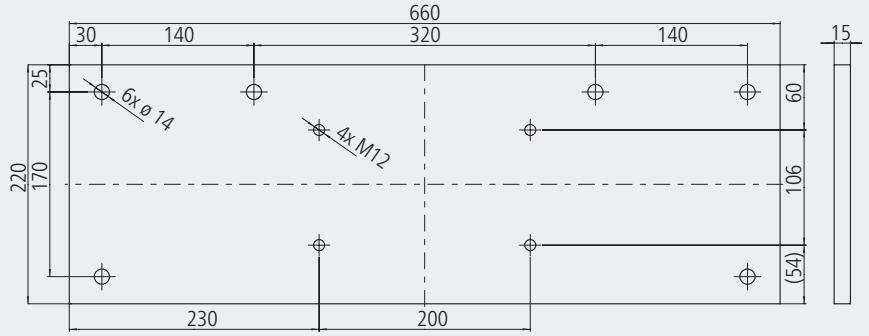

Installation on walls, ceilings or rafters – suitable for various building conditions

Wall mounting

Wall bracket (with cover)

Wall bracket (without cover) 250 mm

Wall bracket (with cover)

Wall bracket (without cover) 430 mm

Wall bracket (with cover)

Mounting plates for wall mounting

Mounting plate for wall mounting
660 x 220 x 15 mm

Mounting plate for wall mounting
660 x 390 x 15 mm

Roof front plate for wall mounting
520 x 220 x 15 mm