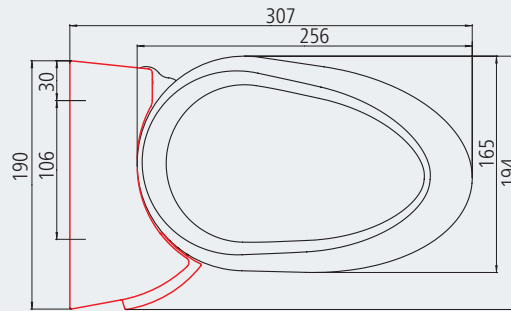

Semina Life centre bracket: wall mounting (rear view)

Semina Life centre bracket: roof mounting (rear view)

Semina Life centre bracket: rafter mounting with rafter bracket (rear view)

Semina Life LED (cross-section)

- ① Wall bracket
- ② Cassette
- ③ Fabric roller bearing
- ④ Fabric rolls
- ⑤ Spring-tensioned arm
- ⑥ LED spotlight
- ⑦ Semina Life drop profile

Semina Life Valance Plus (cross-section)

- ① Wall bracket
- ② Cassette
- ③ Fabric roller bearing
- ④ Fabric roll
- ⑤ Spring-tensioned arm
- ⑥ Valance Plus
- ⑦ Valance Plus drop profile
- ⑧ Valance Plus fabric roller bearing
- ⑨ Valance Plus fabric rolls

Installation on walls, ceilings or rafters – suitable for various building conditions

Wall mounting

Wall bracket (with cover)

Wall bracket (without cover) 250 mm

Wall bracket (with cover)

Wall bracket (without cover) 430 mm