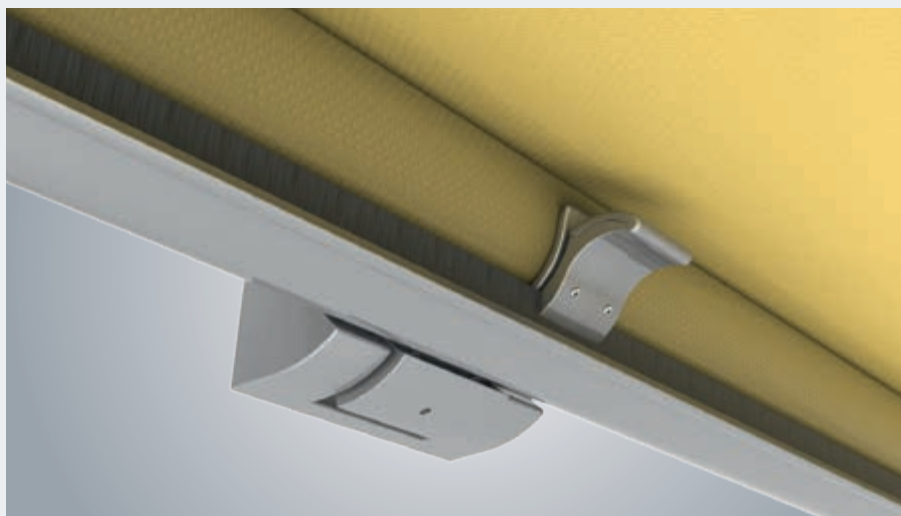

Semina Life with centre bracket (cross-section)

- ① Centre bracket (wall bracket)
- ② Cassette
- ③ Fabric roller bearing
- ④ Fabric roll
- ⑤ Roller support
- ⑥ Sliding support bearing

Semina Life: wall mounting with centre bracket and roller support (sectional view)

- From a width of 551 cm or more, a roller support ⑤ and centre bracket ① is used in the middle.
- The sliding support bearing ⑥ is preassembled and can be adjusted to the size of the fabric roll ④ accordingly.
- Support of load against the wall or roof by means of simple screw fastening.

Semina Life centre bracket: wall mounting (rear view)

Semina Life centre bracket: roof mounting (rear view)

Semina Life centre bracket: rafter mounting with rafter bracket (rear view)

Semina Life LED (cross-section)

- ① Wall bracket
- ② Cassette
- ③ Fabric roller bearing
- ④ Fabric rolls
- ⑤ Spring-tensioned arm
- ⑥ LED spotlight
- ⑦ Semina Life drop profile

Semina Life Valance Plus (cross-section)

- ① Wall bracket
- ② Cassette
- ③ Fabric roller bearing
- ④ Fabric roll
- ⑤ Spring-tensioned arm
- ⑥ Valance Plus
- ⑦ Valance Plus drop profile
- ⑧ Valance Plus fabric roller bearing
- ⑨ Valance Plus fabric rolls