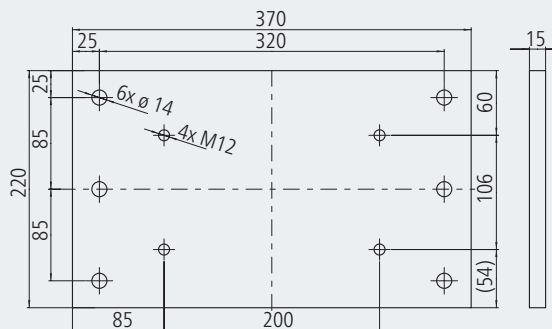

Mounting plates for wall mounting