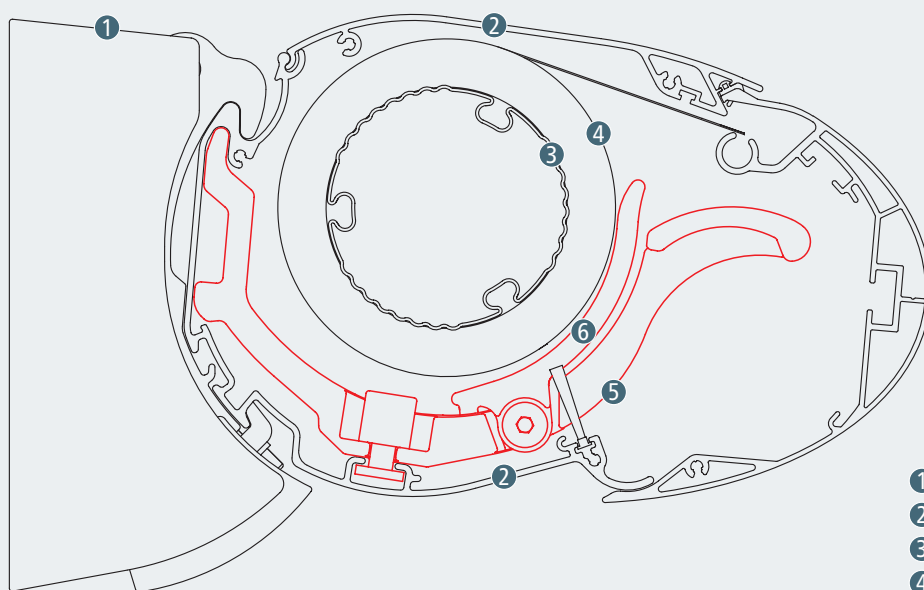

Semina Life with centre bracket (cross-section)

- ① Centre bracket (wall bracket)
- ② Cassette
- ③ Fabric roller bearing
- ④ Fabric roll
- ⑤ Roller support
- ⑥ Sliding support bearing

Semina Life: wall mounting with centre bracket and roller support (sectional view)

- From a width of 551 cm or more, a roller support ⑤ and centre bracket ① is used in the middle.
- The sliding support bearing ⑥ is preassembled and can be adjusted to the size of the fabric roll ④ accordingly.
- Support of load against the wall or roof by means of simple screw fastening.

Semina Life centre bracket: wall mounting (rear view)

Semina Life centre bracket: roof mounting (rear view)

Semina Life centre bracket: rafter mounting with rafter bracket (rear view)

Semina Life LED (cross-section)

- ① Wall bracket
- ② Cassette
- ③ Fabric roller bearing
- ④ Fabric rolls
- ⑤ Spring-tensioned arm
- ⑥ LED spotlight
- ⑦ Semina Life drop profile

Semina Life Valance Plus (cross-section)

- ① Wall bracket
- ② Cassette
- ③ Fabric roller bearing
- ④ Fabric roll
- ⑤ Spring-tensioned arm
- ⑥ Valance Plus
- ⑦ Valance Plus drop profile
- ⑧ Valance Plus fabric roller bearing
- ⑨ Valance Plus fabric rolls