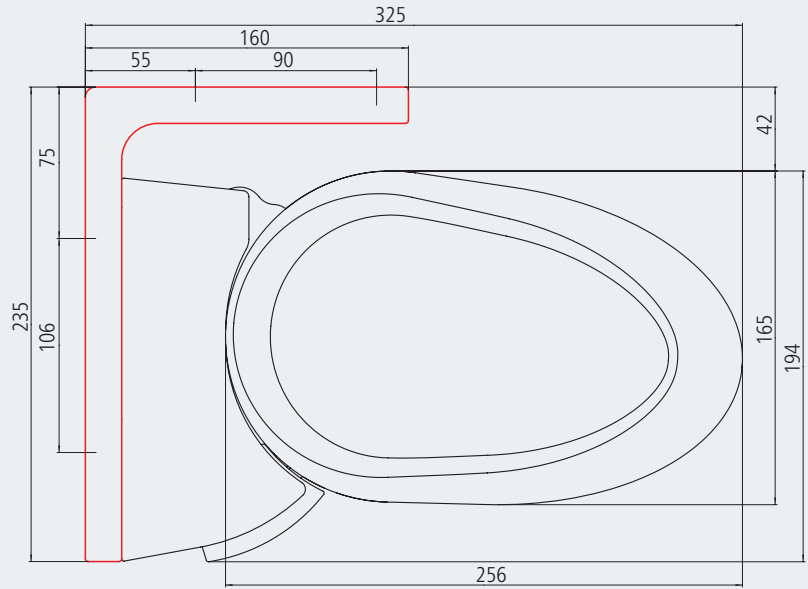

Semina Life centre bracket: wall mounting (rear view)

Semina Life centre bracket: roof mounting (rear view)

Semina Life centre bracket: rafter mounting with rafter bracket (rear view)

Semina Life LED (cross-section)

Installation on walls, ceilings or rafters – suitable for various building conditions

Wall mounting

Wall bracket (with cover)

Wall bracket (without cover) 250 mm

Wall bracket (with cover)

Wall bracket (without cover) 430 mm

Wall bracket (with cover)

Mounting plates for wall mounting

Mounting plate for wall mounting
660 x 220 x 15 mm

Mounting plate for wall mounting
660 x 390 x 15 mm

Roof front plate for wall mounting
520 x 220 x 15 mm

Mounting plate for centre bracket
370 x 220 x 15 mm

Ceiling mounting

Ceiling bracket

Ceiling bracket (without cover)

Ceiling bracket (with cover)