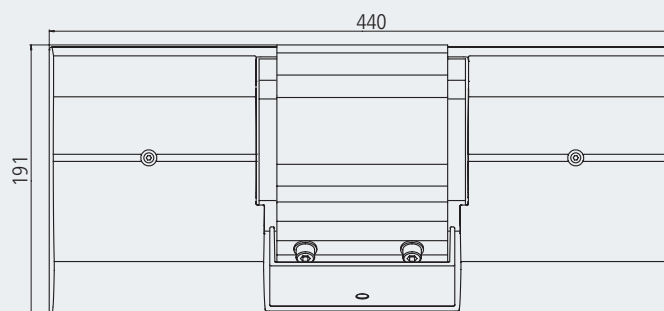

Semina Life centre bracket: wall mounting (rear view)

Semina Life centre bracket: roof mounting (rear view)

Semina Life centre bracket: rafter mounting with rafter bracket (rear view)

Semina Life LED (cross-section)

Installation on walls, ceilings or rafters – suitable for various building conditions

Wall mounting

Wall bracket (with cover)

Wall bracket (without cover) 250 mm

Wall bracket (with cover)

Wall bracket (without cover) 430 mm

Wall bracket (with cover)

Mounting plates for wall mounting

Mounting plate for wall mounting
660 x 220 x 15 mm

Mounting plate for wall mounting
660 x 390 x 15 mm

Roof front plate for wall mounting
520 x 220 x 15 mm