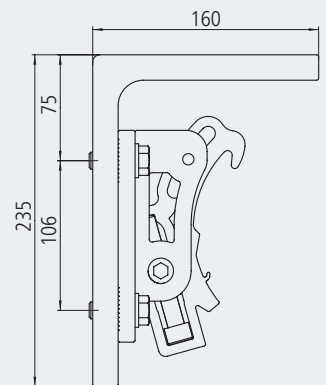

Semina Life centre bracket: wall mounting (rear view)

Semina Life centre bracket: roof mounting (rear view)

Semina Life centre bracket: rafter mounting with rafter bracket (rear view)

Semina Life LED (cross-section)

Installation on walls, ceilings or rafters – suitable for various building conditions

Wall mounting

Wall bracket (with cover)

Wall bracket (without cover) 250 mm

Wall bracket (with cover)

Wall bracket (without cover) 430 mm

Wall bracket (with cover)

Mounting plates for wall mounting

Mounting plate for wall mounting
660 x 220 x 15 mm

Mounting plate for wall mounting
660 x 390 x 15 mm

Roof front plate for wall mounting
520 x 220 x 15 mm

Mounting plate for centre bracket
370 x 220 x 15 mm

Ceiling mounting

Ceiling bracket

Ceiling bracket (without cover)

Ceiling bracket (with cover)